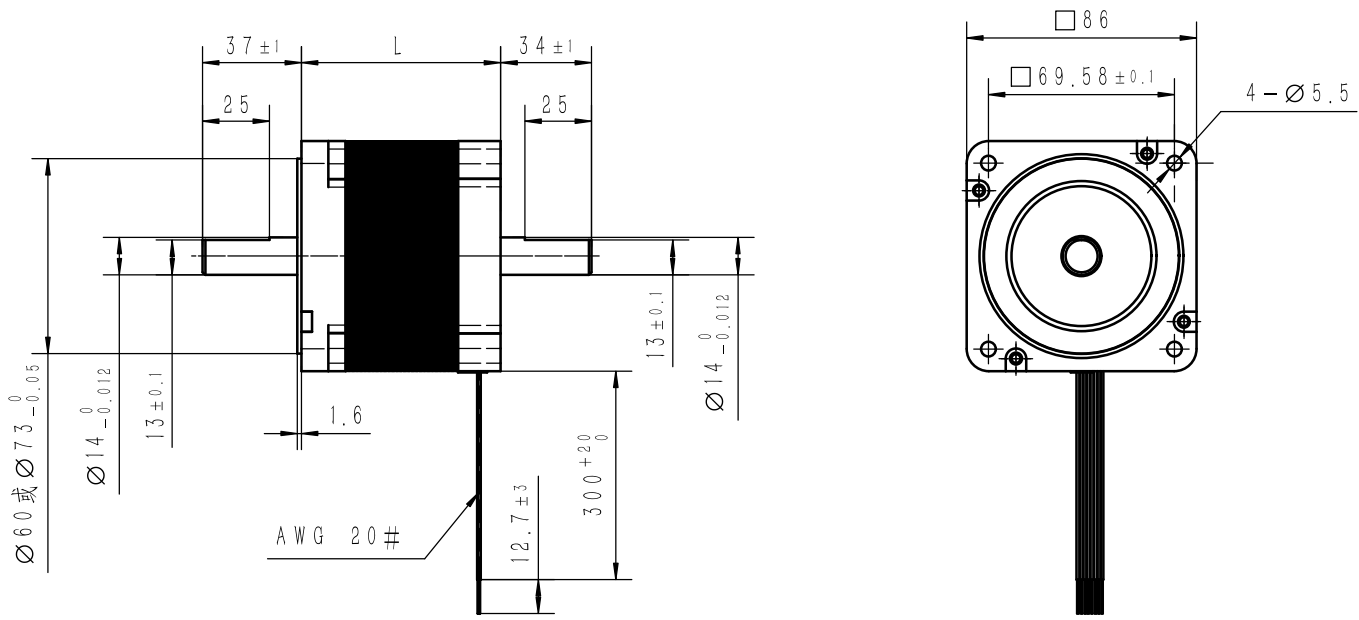

关键特性 ▼	客户特性 ★	REV.	描述 Description	变更者 Drawn By	日期 DATE	变更号 ECN.
		A	发布	QRJ	15-Jan-26